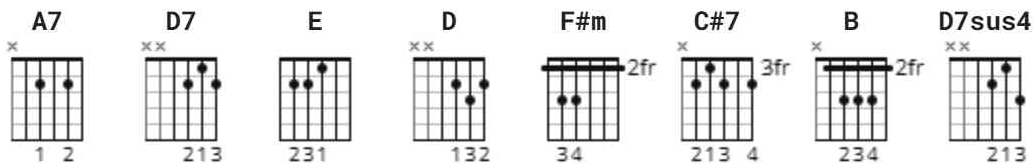

Spinout Chords by Elvis Presley

Description: Complete chords and lyrics / readably formatted / intermediate with suggestions for voicings.

Difficulty: intermediate

Tuning: E A D G B E

Capo: 1st fret

Key: Bb

CHORDS

Spinout - Elvis Presley

Written by: Ben Weisman/Dolores Fuller/Sid Wayne

From: "Spinout" (1966)

Tabbed by: maguri

Tuning: Standard

Capo: 1st fret

Play: A

Key: Bb

For chords in original key transpose +1

Special Voicings

E-A-D_G-B-e
D7 x-x-0-2-1-2 (Verse, Coda)
D7 x-5-4-5-3-x (Middle 8)
C#7 x-4-3-4-2-x
D7sus4 x-x-0-2-1-3

[Intro]

| **A7** | % | % | % |
(break)

[Verse]

A7

When her motor's warm, and she's purrin' sweet

D7 **A7**

Buddy, let me warn ya', you're on a one-way street